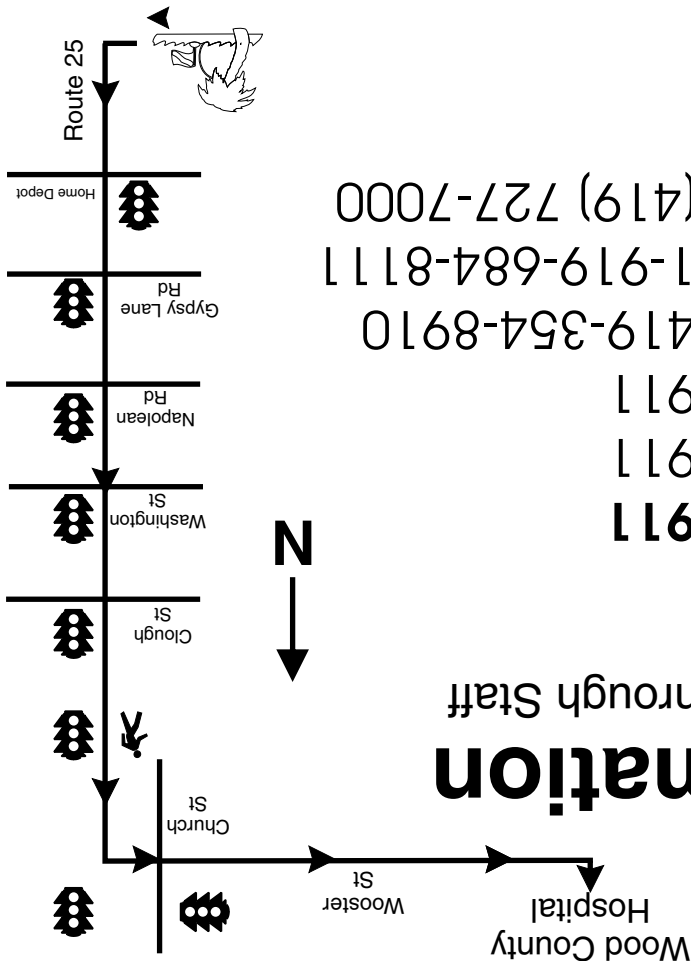

- LEGEND**
- B VERTICAL BOY
 - SB SUBMERGED BOY
 - T T BOY
 - C CURB
 - TRAINING PLATFORMS
 - PERMANENT LINE
 - DROP-OFF
 - BLOCK WALL
 - DYNAMITE SHACK
 - HANSA JET
 - RV - (DRAGON WAGON)
 - 5 CAR CRASH
 - AIRPLANE
 - BOAT
 - BUS
 - CAR
 - MOTORCYCLE
 - PICK-UP W/BOAT & TRAILER
 - SEMI-CAB
 - SEMI-TRAILER

PORTAGE QUARRY RECREATION CLUB

Bowling Green, Ohio 43402

Not to scale

Portage Quarry

Emergency Information

Please Initiate Any Emergency Call Through Staff

No Cell Phone 911

Quarry # 419-352-9203

Washington St

Napoleon Rd

Gypsy Lane Rd

Home Depot

Route 25