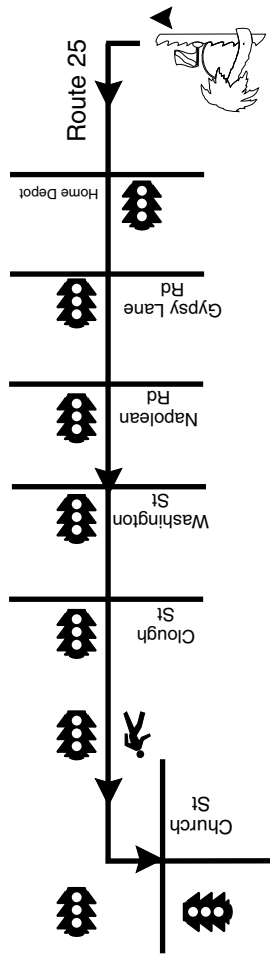

- LEGEND**
- B VERTICAL BOUY
 - SB SUBMERGED BOUY
 - T T BOUY
 - C CURB
 - TRAINING PLATFORMS
 - PERMANENT LINE
 - DROP-OFF
 - BLOCK WALL
 - DYNAMITE SHACK
 - HANSA JET
 - RV - (DRAGON WAGON)
 - 5 CAR CRASH
 - AIRPLANE
 - BOAT
 - BUS
 - CAR
 - MOTORCYCLE
 - PICK-UP W/BOAT & TRAILER
 - SEMI-CAB
 - SEMI-TRAILER

PORTAGE QUARRY RECREATION CLUB

Bowling Green, Ohio 43402

Not to scale

Portage Quarry

911
911
911
419-354-8910
1-919-684-8111
(419) 727-7000

Emergency Information

Please Initiate Any Emergency Call Through Staff
No Cell Phone 911
Quarry # 419-352-9203